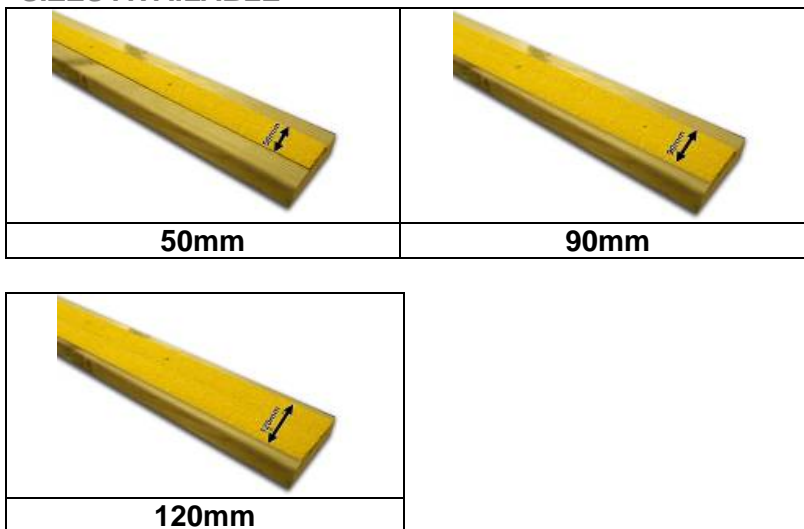

PRODUCT DATA

Decking Strips

DECKING STRIPS

Made from tough fibreglass with anti slip grit top surface. These strips are the ideal solution to help with slippery decking areas. The GRP pultruded strips come complete with pre-drilled holes and screw fixings. Simply lay the strips on top of your decking and screw through the pre-drilled holes into the timber to secure the strips in place. It couldn't be easier.

Largo Donegani 2
20121 Milano, Italia
T +39 335 10 93 482
info.it@ro-m.com
www.ro-m.com

PRODUCT DATA

Decking Strips

COLOURS AVAILABLE

SIZES AVAILABLE

Each decking strip is 3mm thick with each edge chamfered so as to not cause a trip hazard. The grit top surface is made from a tough hard wearing aggregate that offers extreme slip resistance in most weather conditions.

Description:	Anti Slip Decking Strips
Design:	Pultruded fibreglass profile with pre-drilled holes
Size:	3mm thick, 50mm, 90mm and 120mm deep, 1200mm and 2400mm long with chamfered edges
Weight:	0.5 kg per metre
Service temperatures:	-20 to +80°C
Stock Colours:	Stone, Yellow or Black
General use:	Standard pedestrian / Some vehicle traffic