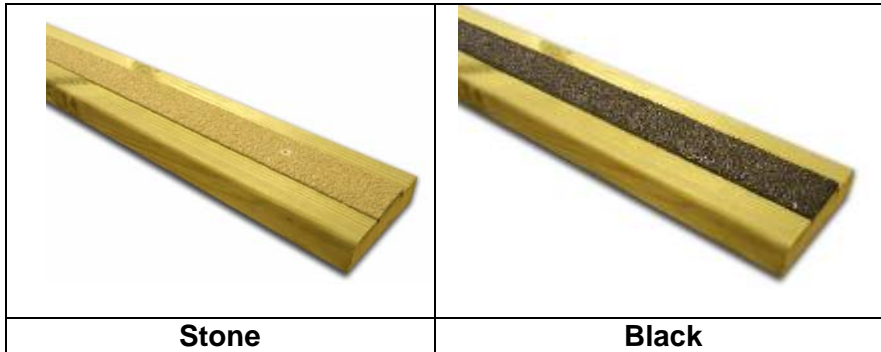

PRODUCT DATA

Decking Strips

DECKING STRIPS

Made from tough fibreglass with anti slip grit top surface. These strips are the ideal solution to help with slippery decking areas. The GRP pultruded strips come complete with pre-drilled holes and screw fixings. Simply lay the strips on top of your decking and screw through the pre-drilled holes into the timber to secure the strips in place. It couldn't be easier.

Largo Donegani 2
20121 Milano, Italia
T +39 335 10 93 482
info.it@ro-m.com
www.ro-m.com

PRODUCT DATA

Decking Strips

COLOURS AVAILABLE

SIZES AVAILABLE

Each decking strip is 3mm thick with each edge chamfered so as to not cause a trip hazard. The grit top surface is made from a tough hard wearing aggregate that offers extreme slip resistance in most weather conditions.

Description:	Anti Slip Decking Strips
Design:	Pultruded fibreglass profile with pre-drilled holes
Size:	3mm thick, 50mm, 90mm and 120mm deep, 1200mm and 2400mm long with chamfered edges
Weight:	0.5 kg per metre
Service temperatures:	-20 to +80°C
Stock Colours:	Stone, Yellow or Black
General use:	Standard pedestrian / Some vehicle traffic