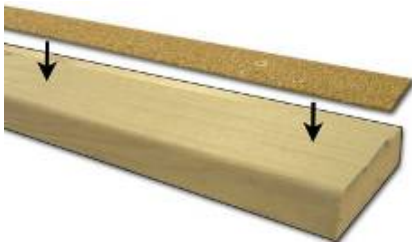

QUICK & EASY INSTALLATION

Rust-Oleum Netherlands B.V.

Braak 1, 4704 RJ
P.O. Box 138, 4700 AC
Roosendaal, The Netherlands
T +31 (0)165 593 636
F +31 (0)165 593 600
info.nl@ro-m.com
www.ro-m.com

N.V. Martin Mathys S.A.

Kolenbergstraat 23
B - 3545 Zelem
Halen, Belgium
T +32 (0)13 460 200
F +32 (0)13 460 201
info.be@ro-m.com
www.ro-m.com

Rust-Oleum France S.A.S

11, Rue Jules Verne, B.P. 60039
95322 St-Leu-la-Forêt Cedex
France
T +33 (0)130 400 044
F +33 (0)130 409 980
info.fr@ro-m.com
www.ro-m.com

Rust-Oleum UK Ltd.

Unit 6, Spitfire Close
Coventry Business Park
Coventry, CV5 6UR
United Kingdom
T +44 (0)2476 717 329
F +44 (0)2476 718 930
info.uk@ro-m.com
www.ro-m.com

Rust-Oleum Mathys Italia s.r.l.

Largo Donegani 2
20121 Milano, Italia
T +39 335 10 93 482
info.it@ro-m.com
www.ro-m.com