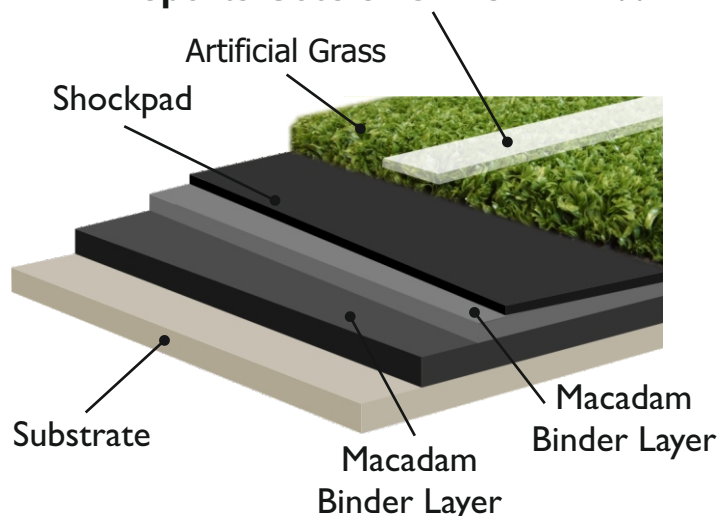

Court Design Sports-Cote **SPORTS-LINE WB**

Sports-Cote **SPORTS-LINE WB**

Description

Sports-Cote SPORTS-LINE WB is a single-pack water-based polyurethane paint for line-marking artificial grass sports pitches.

Sports-Cote SPORTS-LINE WB is a paint specially formulated for application to all types of artificial grass including those with yarn systems based on nylon, polypropylene and polyethylene whatever the pile length.

Sports-Cote SPORTS-LINE WB incorporates a unique blend of polymers and tack promoters to ensure optimum adhesion and longevity. **Sports-Cote SPORTS-LINE WB** also utilizes UV resistant polyurethane technology, providing the paint with outstanding colour retention properties throughout its service life.

Uses

Sports-Cote SPORTS-LINE WB is used to line-mark activity areas on all manner of artificial grass sports pitches.

Sports-Cote SPORTS-LINE WB's colour retention properties ensure that activity lines remain highly visible for the lifetime of the paint.

Preparatory Work

Artificial grass pitches must be clean and dry prior to the application of **Sports-Cote SPORTS-LINE WB**.

Application

Sports-Cote SPORTS-LINE WB can be applied by the **GMC Spray Machine** or any suitable battery-driven spray machine (contact our Technical Service Department). Line-marking machines can be cleaned with **GMC Powerflush** (see the **GMC Powerflush** Technical Data Sheet).

Application Conditions

Sports-Cote SPORTS-LINE WB should only be applied in fine, dry weather and when ambient temperature is higher than 5°C and likely to remain so for 6-7 hours after application.

Recommended Dilution Rate

For optimum performance, use **Sports-cote SPORTS-LINE WB** neat.

Note: situations where frost may occur within 24 hours of painting must be avoided.